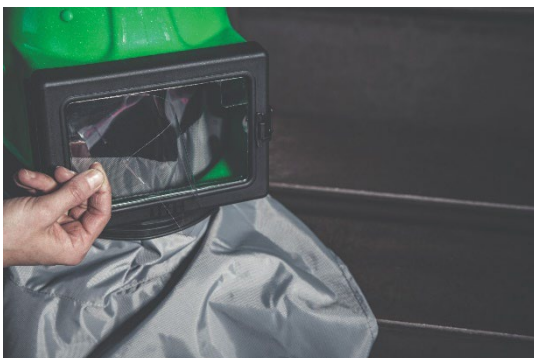

# RPB Astro Blast Helmet

This Blast Helmet offers low lifetime maintenance and part replacement costs, providing unbeatable value without compromising safety.

The Astro Blast Helmet weighs just 1.2kgs, helping to reduce fatigue and minimise aches and strains across an operator's neck and shoulders. This advanced comfort enables enhanced productivity, allowing you to blast for longer.

Meeting safety standards worldwide, this classically designed flat lens helmet offers superior respiratory protection whilst preserving key areas including the face, neck and eyes.

## Features

- Streamlined air distribution system supports air movement across your breathe zone and over the lens to prevent fogging
- Soft neck seal with a durable nylon cape for a comfortable seal around the neck
- Manufactured from robust U.V stabilised and abrasive resistant material
- Optional tear-off lenses are available, saving up to 45 minutes per day
- Secure yet easy-to-remove cape attachment for quick replacement
- Removable head suspension allows for quick and easy cleaning
- Flexible breathing tube aids unobstructed head movement
- Cape is securely attached with 8 stud domes
- Lightweight design for increased comfort
- Large visor lens for widened field of view
- Compatible with supplied air